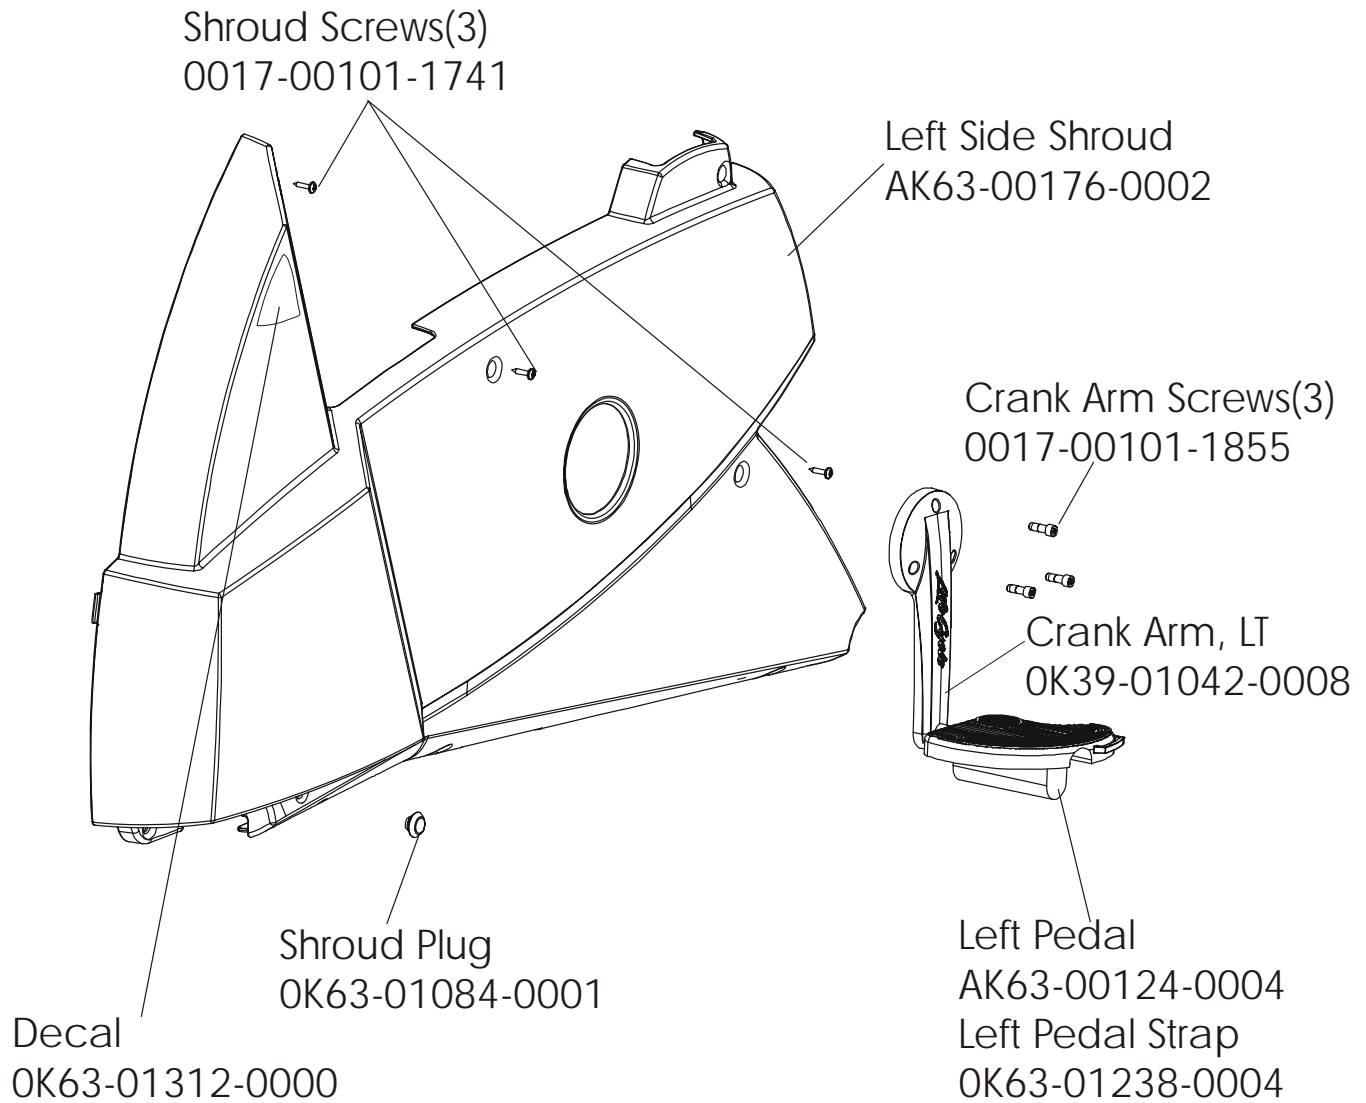

ARCTIC SILVER 95CW

Seat Post Assembly – AK63-00232-0002

95CW-0XXX-02

S/N CCR100000 and UP

ARCTIC SILVER 95CW
Console Support Assembly

95CW-0XXX-02
S/N CCR10000 and UP

ARCTIC SILVER 95CW
Left Side Shroud and Crankarm

95CW-0XXX-02
S/N CCR100000 and UP

ARCTIC SILVER 95CW
Right Side Shroud and Crankarm

95CW-0XXX-02
S/N CCR100000 and UP

ARCTIC SILVER 95CW
PCB Mounting Bracket Assembly

95CW-0XXX-02
S/N CCR10000 and UP

Assembly Number – AK63-00049-0000